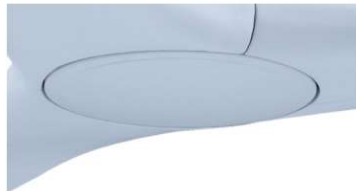

3 Blade, 84" Sweep, Optional 3CCT LED Light Kit and Cap

Description

Eye-catching curves in hand-carved wood blades combine with robust finishes and a low-profile body to create the outstanding look of Westerly.

235400-LT01A Matte White

235400-LT02A Matte Black

235400-LT11A Satin Brass

235400-LT32A Brushed Nickel

Wood Cap

- Colors to match blade finishes
- Sold Separately

235400-DC01A Matte White

235400-DC02A Matte Black